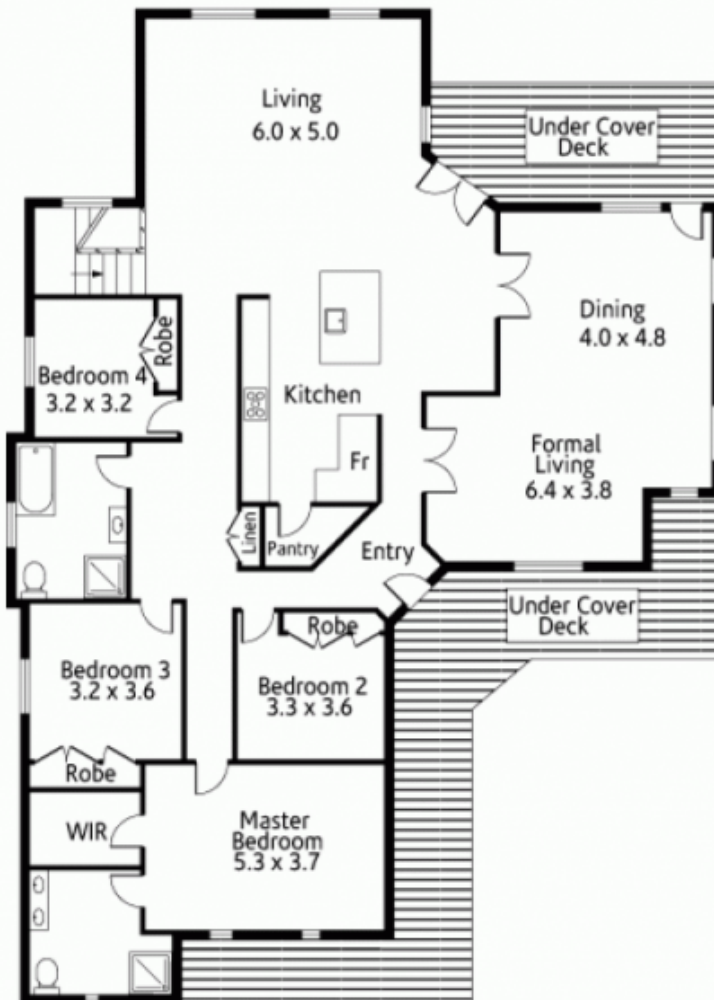

135 Somerville Road HORNSBY HEIGHTS NSW

6  **3**  **3** 

Feel as though you've escaped to the country in this luxuriously appointed New England style residence, privately nestled on a picturesque parcel of approx 1783sqm - backing directly onto Galston Gorge. Indulge a dream family lifestyle over two sprawling levels, purpose built by current owners to comfortably accommodate a large active family, and frequent entertaining.

Type : House
Land Size : 1783 sqm
View : <https://www.mcdonaghrealestate.com.au/sale/nsw/north-shore-upper/hornsby-heights/residential/house/7473660>

The flawlessly presented interior marries timber floors with a neutral colour scheme as a warm, welcoming ambience. Three open plan living areas cater to numerous lifestyles under the one roof, and the combustion fireplace assures cosy winters indoors. The gourmet kitchen has been elegantly finished with thick granite bench tops, light up cabinetry, a walk-in pantry and premium European

[For full version visit the website](https://www.mcdonaghrealestate.com.au)

Lower Level

Ground Level

Site Plan