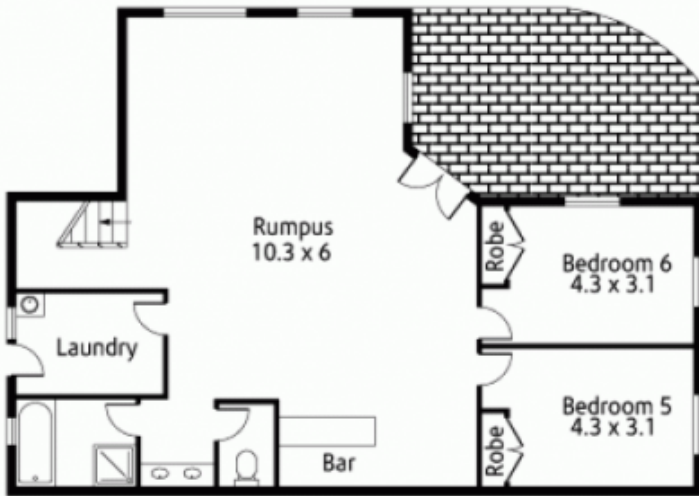

Lower Level