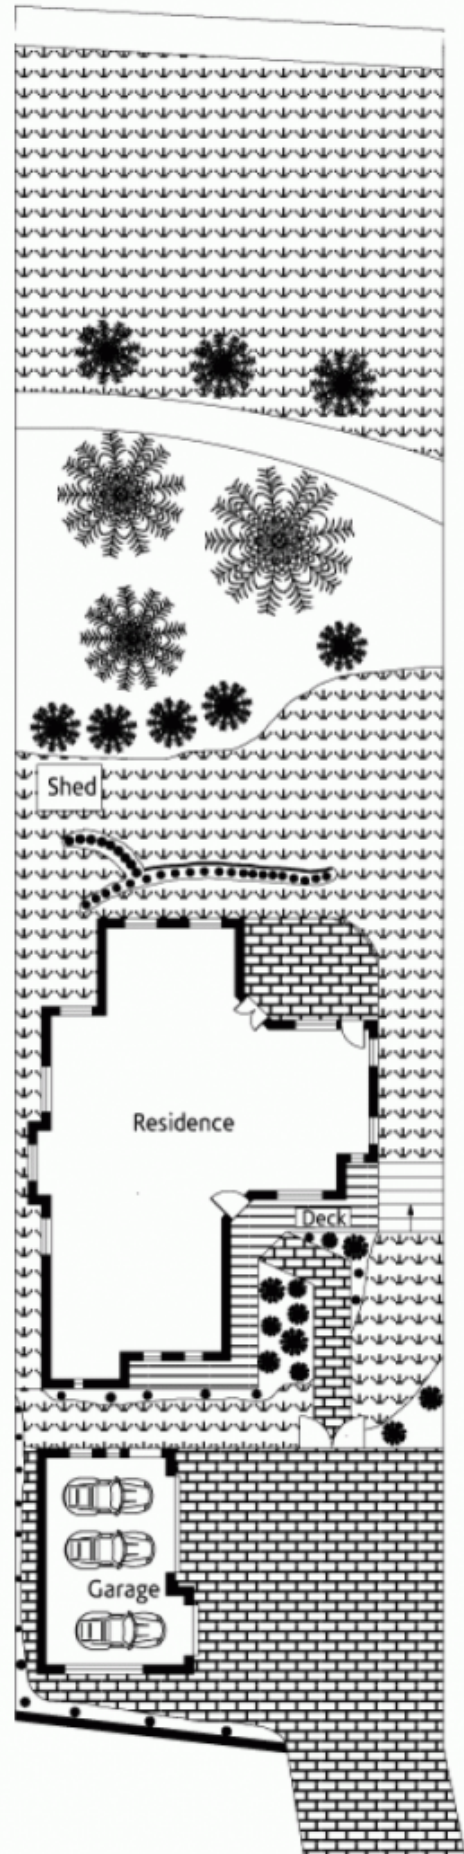

135 Somerville Road HORNSBY HEIGHTS NSW

6  **3**  **3** 

Feel as though you've escaped to the country in this luxuriously appointed New England style residence, privately nestled on a picturesque parcel of approx 1783sqm - backing directly onto Galston Gorge. Indulge a dream family lifestyle over two sprawling levels, purpose built by current owners to comfortably accommodate a large active family, and frequent entertaining.

Type : House
Land Size : 1783 sqm
View : <https://www.mcdonaghrealestate.com.au/sale/nsw/north-shore-upper/hornsby-heights/residential/house/7473660>

The flawlessly presented interior marries timber floors with a neutral colour scheme as a warm, welcoming ambience. Three open plan living areas cater to numerous lifestyles under the one roof, and the combustion fireplace assures cosy winters indoors. The gourmet kitchen has been elegantly finished with thick granite bench tops, light up cabinetry, a walk-in pantry and premium European

[For full version visit the website](https://www.mcdonaghrealestate.com.au)

Lower Level

Ground Level

Site Plan