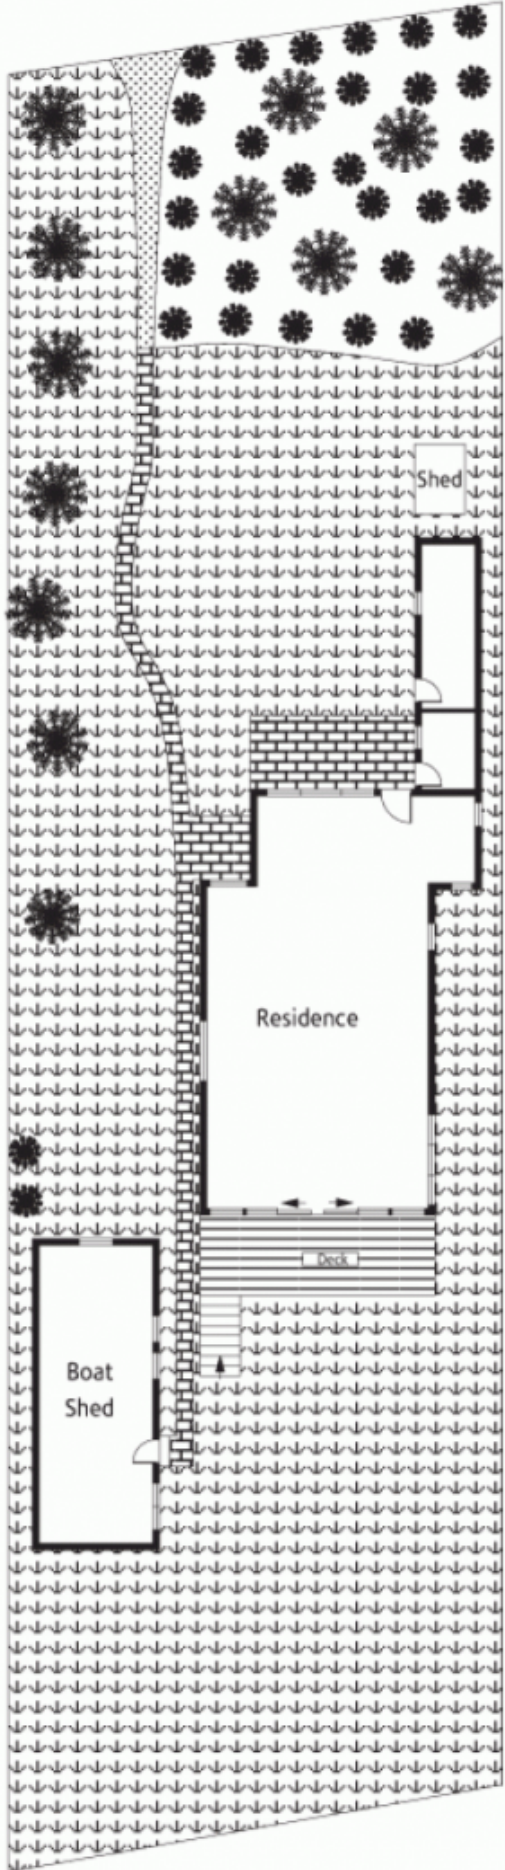

63 Grantham Crescent DANGAR ISLAND NSW

99  1  4 

111

Type : House
Building Size : 2 sqm
Land Size : 20 sqm
View : <https://www.mcdonaghrealestate.com.au/sale/nsw/hawkesbury/dangar-island/residential/house/7473642>

Site Plan