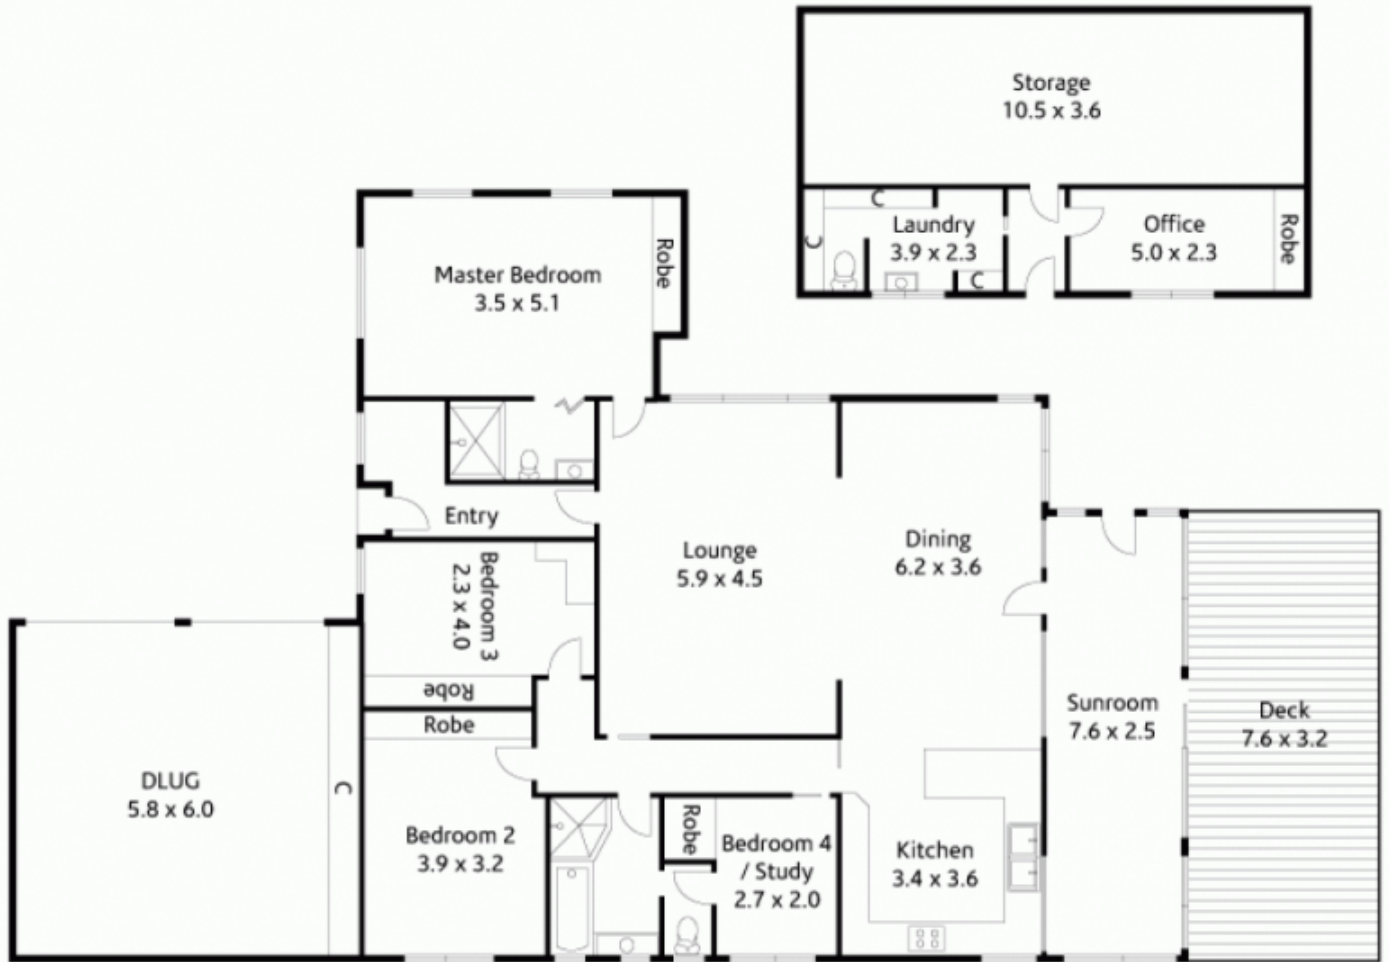

### 5 Plateau Close HORNSBY HEIGHTS NSW

3  2  2 

Beautifully presented solid brick render home smiles with breathtaking outlooks and vibrant spacious interiors over two flawless levels.

A thriving natives front garden haven introduces the property and establishes a private oasis on approx 863sqm next to a hushed cul de sac.

Beyond the entrance hallway and cloak roomlet, spacious living and dining areas instantly captivate with a wonderful sense of space, light and warmth. Open plan layout, lovely high ceilings and timber floors are wrapped with broad picture windows framing pretty green views from every which way.

**Type** : House  
**Price** : \$ 750,000  
**Land Size** : 863 sqm  
**View** : <https://www.mcdonaghrealestate.com.au/sale/nsw/north-shore-upper/hornsby-heights/residential/house/7473558>

[For full version visit the website](https://www.mcdonaghrealestate.com.au)

Site Plan