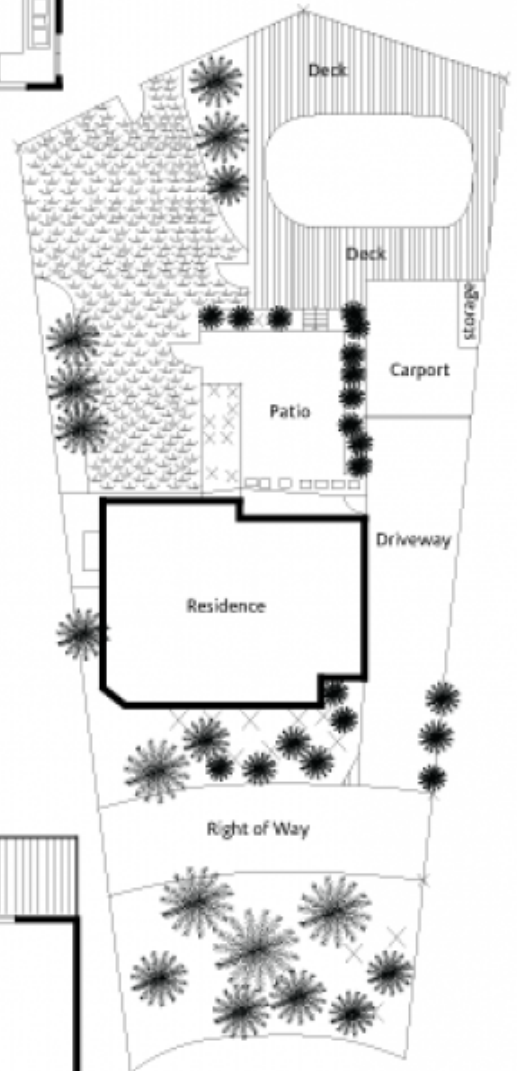

11 The Crest HORNSBY HEIGHTS NSW

5 2 1

With breath taking views, this home provides incredible privacy in a very friendly and neighbourly environment. The two storey home, in as-new condition on 1000 sqm approx of usable land, backs onto Berowra Valley Regional Park. It has hosted many a food and wine get-togethers by evening and magical playtimes for kids by day. Your eyes will open wide at the benefits of the duplicate upstairs and downstairs floor layouts such as family sized guest accommodation, teenager retreat, adult children and grandchildren coming home, or in law accommodation.

Upstairs comprises a spacious master bedroom plus two double bedrooms all with built-ins; stylish modern kitchen with S/S appliances opening to the dining and lounge, with stunning views; a stunning, contemporary bathroom (with

Type : House

View : <https://www.mcdonaghrealestate.com.au/sale/nsw/north-shore-upper/hornsby-heights/residential/house/7473445>

[For full version visit the website](https://www.mcdonaghrealestate.com.au)

Ground Floor

Site Plan

First Floor