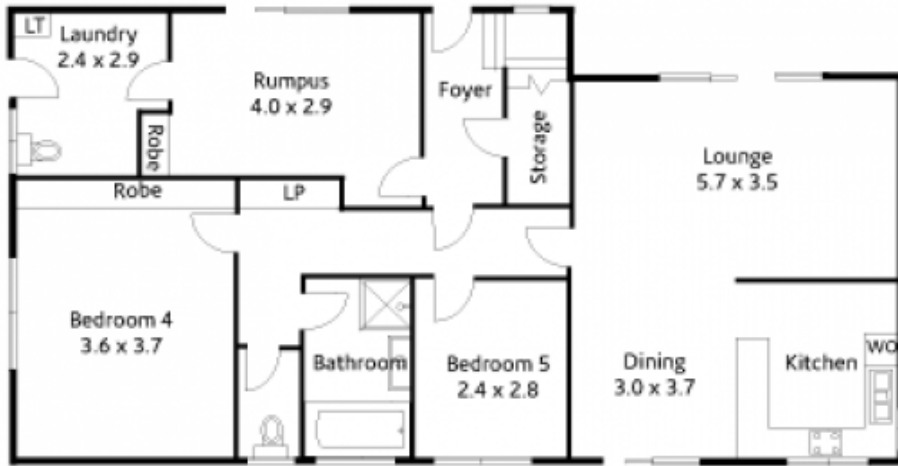

11 The Crest HORNSBY HEIGHTS NSW

5 2 1

With breath taking views, this home provides incredible privacy in a very friendly and neighbourly environment. The two storey home, in as-new condition on 1000 sqm approx of usable land, backs onto Berowra Valley Regional Park. It has hosted many a food and wine get-togethers by evening and magical playtimes for kids by day. Your eyes will open wide at the benefits of the duplicate upstairs and downstairs floor layouts such as family sized guest accommodation, teenager retreat, adult children and grandchildren coming home, or in law accommodation.

Upstairs comprises a spacious master bedroom plus two double bedrooms all with built-ins; stylish modern kitchen with S/S appliances opening to the dining and lounge, with stunning views; a stunning, contemporary bathroom (with

Ground Floor

Site Plan

First Floor